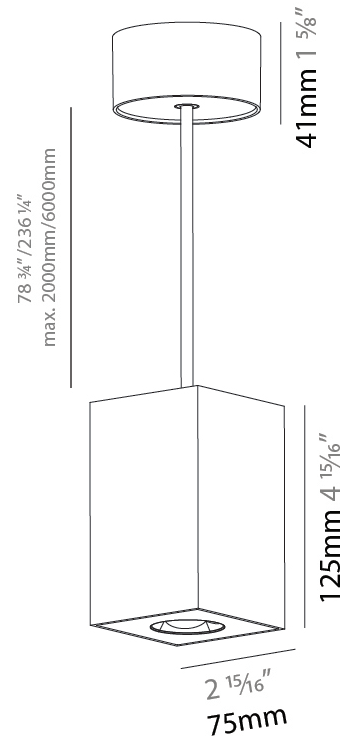

GENERAL

Series: Oiko Pro Square
Brand: Prolicht
Division: Architectural
Mounting Type: Suspension
Mounting Location: Ceiling
Subcategory: Pendant

PHYSICAL

Shape: Cylinder
Length (mm): 75
Length (in): 2 ¹⁵/₁₆
Width (mm): 75
Width (in): 2 ¹⁵/₁₆
Height (mm): 125
Height (in): 4 ¹⁵/₁₆
Light Distribution: Direct
Weight (kg): 0.769

Fixture Finish: SSR / BKV / CWI / CRY / HAB / UFT / ITA / RUA / FTG / MYG / LOD / PUS / FRO / FUP / KIA / POP / BLS / SPG / MEY / GOH / GUM / CHC / COM / ABZ / JAG / OBR / MOS / ROR

Fixture Material: Metal
Cable Details: 2,000mm / 6,000mm Cable - Options : Transparent, Black, White, Red, Orange

ELECTRICAL

Lamp Type: LED (Zhaga Standard)
Input Wattage (W): 12.9
Dimming: Tri-Mode (Non-Dimming and Phase Dimming (120Vac only) and 0-10V Dimming)
Driver Included: No
Driver Location: Remote
Driver Type: Constant Current - Universal
Driver Class: Class 2
Input Voltage (V): 120 - 277
Constant Current (MA): 350

LED

Color Temperature (°K): 2700 / 3000 / 3500 / 4000
Max. Delivered Lumen (lm): 1293 / 1289 / 1350 / 1362
Nominal Lumen (lm): 1473 / 1468 / 1538 / 1552
CRI: >90 CRI
Lamp Life (hrs): 50000

OPTICAL

Reflector°: 50
Adjustability: Fixed

RATINGS AND CERTIFICATIONS

Certified By: Certified for North American Standards
IP rating: IP20